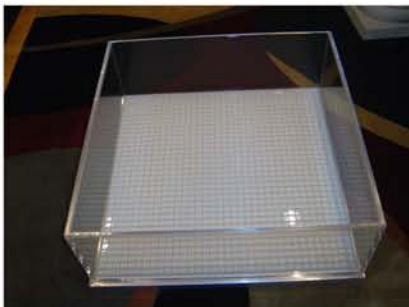

NEW! Coral/Frag Displays Now Available for Rent!

6' x 2' Premium Livestock Display

- 72x24x8 rimless 3/4"-thick acrylic display tank
- 24x12x16 acrylic sump w/filter sock
- 6-foot adjustable steel stand w/light bridge
- Two 250-watt HQI pendants w/elect. ballasts
- 1,000 GPH submersible return pump
- 200-watt Heater and Digital Thermometer
- Drain and return plumbing w/loc-line returns
- Egg crate bottom ready for frag mounting
- Buss trays, tongs, viewing box, and more!
- Labor for setup and teardown included
- **\$500 Rental Fee (complete "turn-key" system)**
(photographs do not show all equipment provided)

4' x 2' Medium Livestock Display

- 48x24x8 rimless 1/2"-thick acrylic display tank
- 24x12x16 acrylic sump w/filter sock
- 3-foot steel stand (option: aluminum light bridge)
- 800 GPH submersible return pump
- 200-watt heater and Digital thermometer
- Drain and return plumbing w/loc-line returns
- Labor for setup and teardown included
- **\$250 Rental Fee (without Lighting)**
(Optional: Light bridge and 250-watt HQI pendant \$100)

2' x 2' Small Livestock Display

- 24x24x8 rimless 1/2"-thick acrylic display tank
- Hang-on-back filter (no overflow)
- Heater and Digital thermometer
- 24x24 Tank base for use with rental table
- Egg crate bottom for easy frag placement
- Delivery to and removal from booth
- **\$150 Rental Fee (No Lighting)**