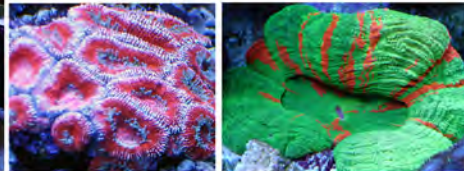

NEW! Coral/Frag Displays Now Available for Rent!

6' x 2' Premium Livestock Display

- 72x24x8 rimless 3/4"-thick acrylic display tank
- 24x12x16 acrylic sump w/filter sock
- 6-foot adjustable steel stand w/light bridge
- Two 250-watt HQI pendants w/elect. ballasts
- 1,000 GPH submersible return pump
- 200-watt Heater and Digital Thermometer
- Drain and return plumbing w/loc-line returns
- Egg crate bottom ready for frag mounting
- Buss trays, tongs, viewing box, and more!
- Labor for setup and teardown included
- \$500 Rental Fee (complete "turn-key" system)

4' x 2' Medium Livestock Display

- 48x24x8 rimless 1/2"-thick acrylic display tank
- 24x12x16 acrylic sump w/filter sock
- 3-foot steel stand (option: aluminum light bridge)
- 800 GPH submersible return pump
- 200-watt heater and Digital thermometer
- Drain and return plumbing w/loc-line returns
- Labor for setup and teardown included
- \$350 Rental Fee (with T5 or MH Pendant Lighting)

2' x 2' Small Livestock Display

- 24x24x8 rimless 1/2"-thick acrylic display tank
- Hang-on-back filter (no overflow)
- Heater and Digital thermometer
- 24x24 Tank base for use with rental table
- Egg crate bottom for easy frag placement
- Delivery to and removal from booth
- \$150 Rental Fee (no Lighting) or \$200 w/Lighting