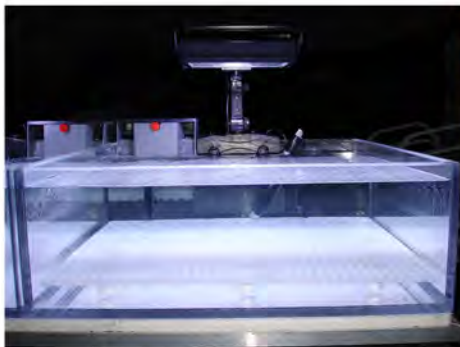

NEW! Coral/Frag Displays Now Available for Rent!

6' x 2' Premium Livestock Display

- 72x24x8 rimless 3/4"-thick acrylic display tank
- 24x12x16 acrylic sump w/filter sock
- 6-foot adjustable steel stand w/light bridge
- Two 250-watt HQI pendants w/elect. ballasts
- 1,000 GPH submersible return pump
- 200-watt Heater and Digital Thermometer
- Drain and return plumbing w/loc-line returns
- Egg crate bottom ready for frag mounting
- Buss trays, tongs, viewing box, and more!
- Labor for setup and teardown included
- \$500 Rental Fee (complete "turn-key" system)

4' x 2' Medium Livestock Display

- 48x24x8 rimless 1/2"-thick acrylic display tank
- 24x12x16 acrylic sump w/filter sock
- 3-foot steel stand (option: aluminum light bridge)
- 800 GPH submersible return pump
- 200-watt heater and Digital thermometer
- Drain and return plumbing w/loc-line returns
- Labor for setup and teardown included
- \$350 Rental Fee (with T5 or MH Pendant Lighting)

2' x 2' Small Livestock Display

- 24x24x8 rimless 1/2"-thick acrylic display tank
- Hang-on-back filter (no overflow)
- Heater and Digital thermometer
- 24x24 Tank base for use with rental table
- Egg crate bottom for easy frag placement
- Delivery to and removal from booth
- \$150 Rental Fee (no Lighting) or \$200 w/Lighting